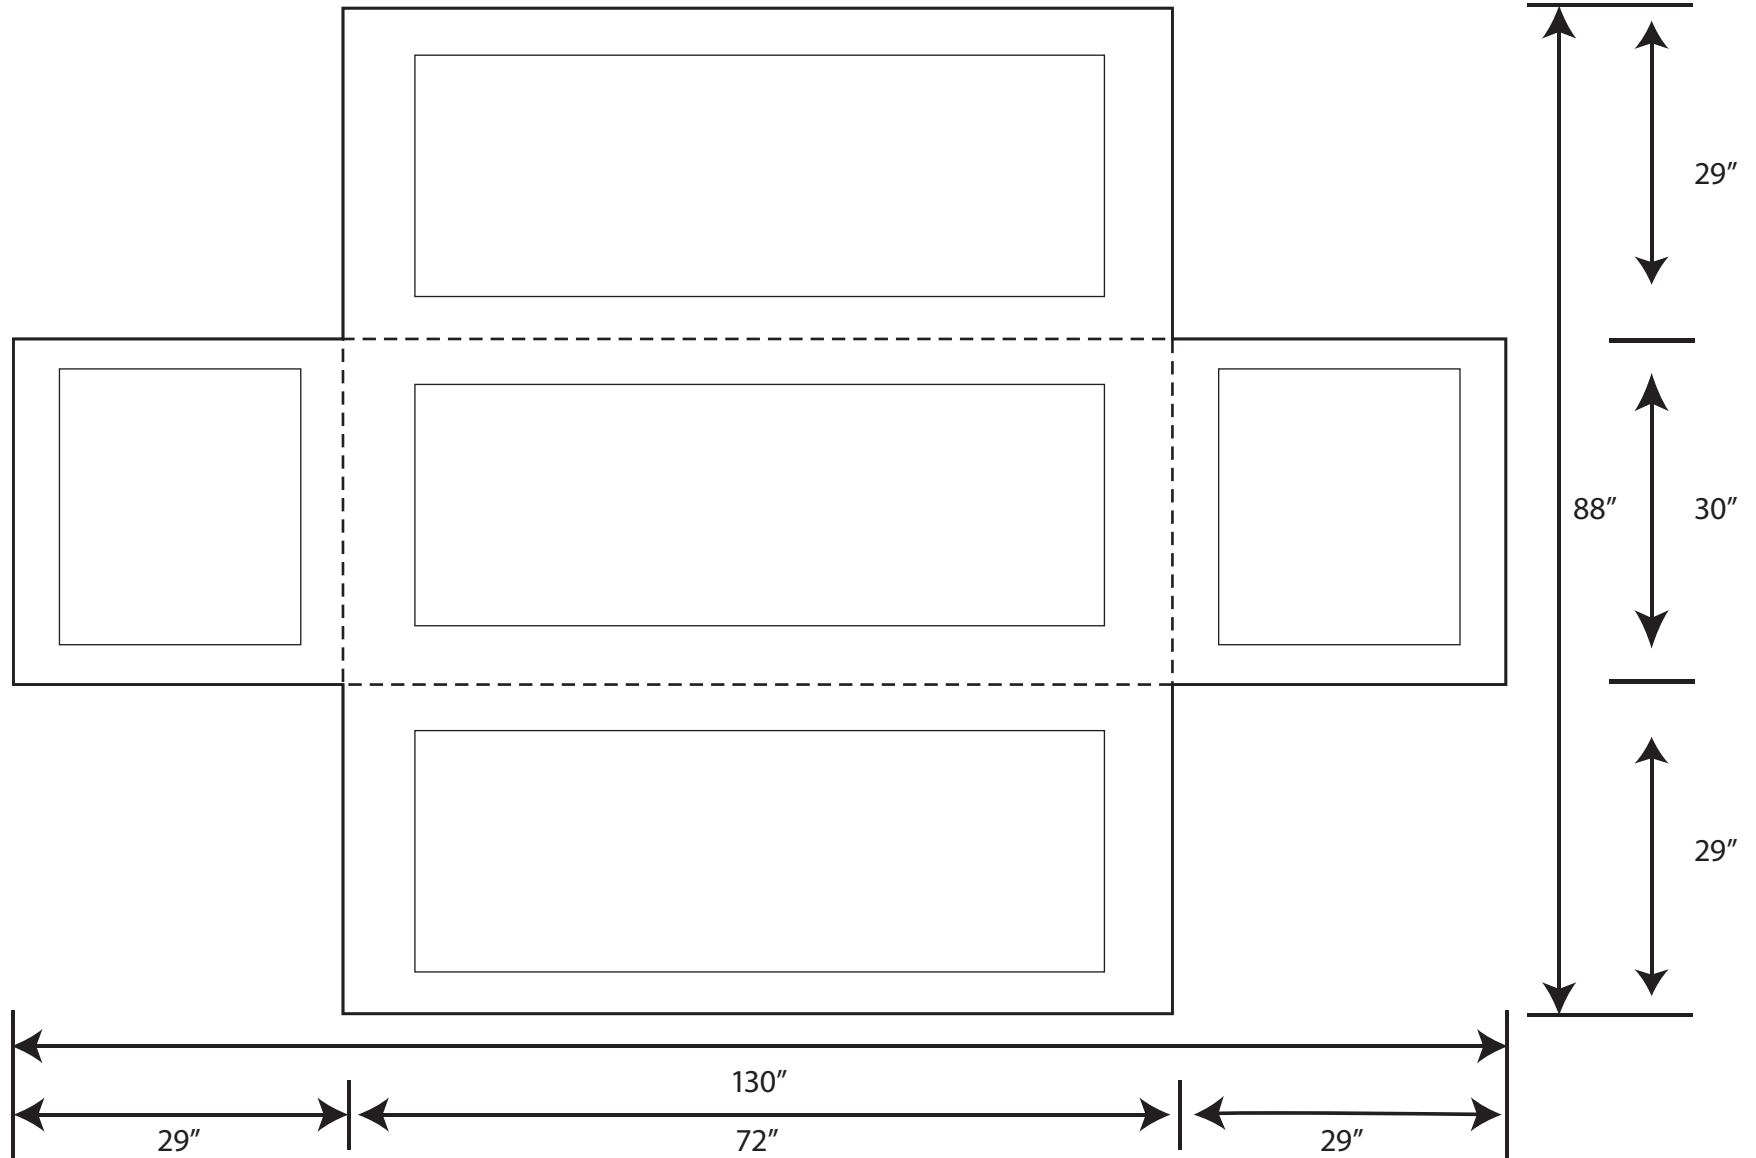

6 ft. Fitted Table Cover 30 in. Table Top Fits 72"L x 30"W x 29"H Table

@ 6%

Colors:
Colors may vary slightly from finished material

Dotted Line Represents Seam

6 ft. Unfitted Table Cover 30 in. Table Top Fits 72"L x 30"W x 29"H Table

@ 6%

Colors:
Colors may vary slightly from finished material

Dotted Line Represents Seam

6 ft. Elastic STRETCH Table Cover 30 in. Table Top Fits 72"L x 30"W x 29"H Table

@ 6%

Colors:
Colors may vary slightly from finished material

8 ft. Unfitted Table Cover 30 in. Table Top Fits 96"L x 30"W x 29"H Table

@6%

Colors:
Colors may vary slightly from finished material

Dotted Line Represents Seam

8 ft. Fitted Table Cover 30 in. Table Top Fits 96"L x 30"W x 29"H Table

@6%

Colors:
Colors may vary slightly from finished material

8 ft. Elastic STRETCH Table Cover 30 in. Table Top Fits 96"L x 30"W x 29"H Table

@ 6%

Colors:
Colors may vary slightly from finished material