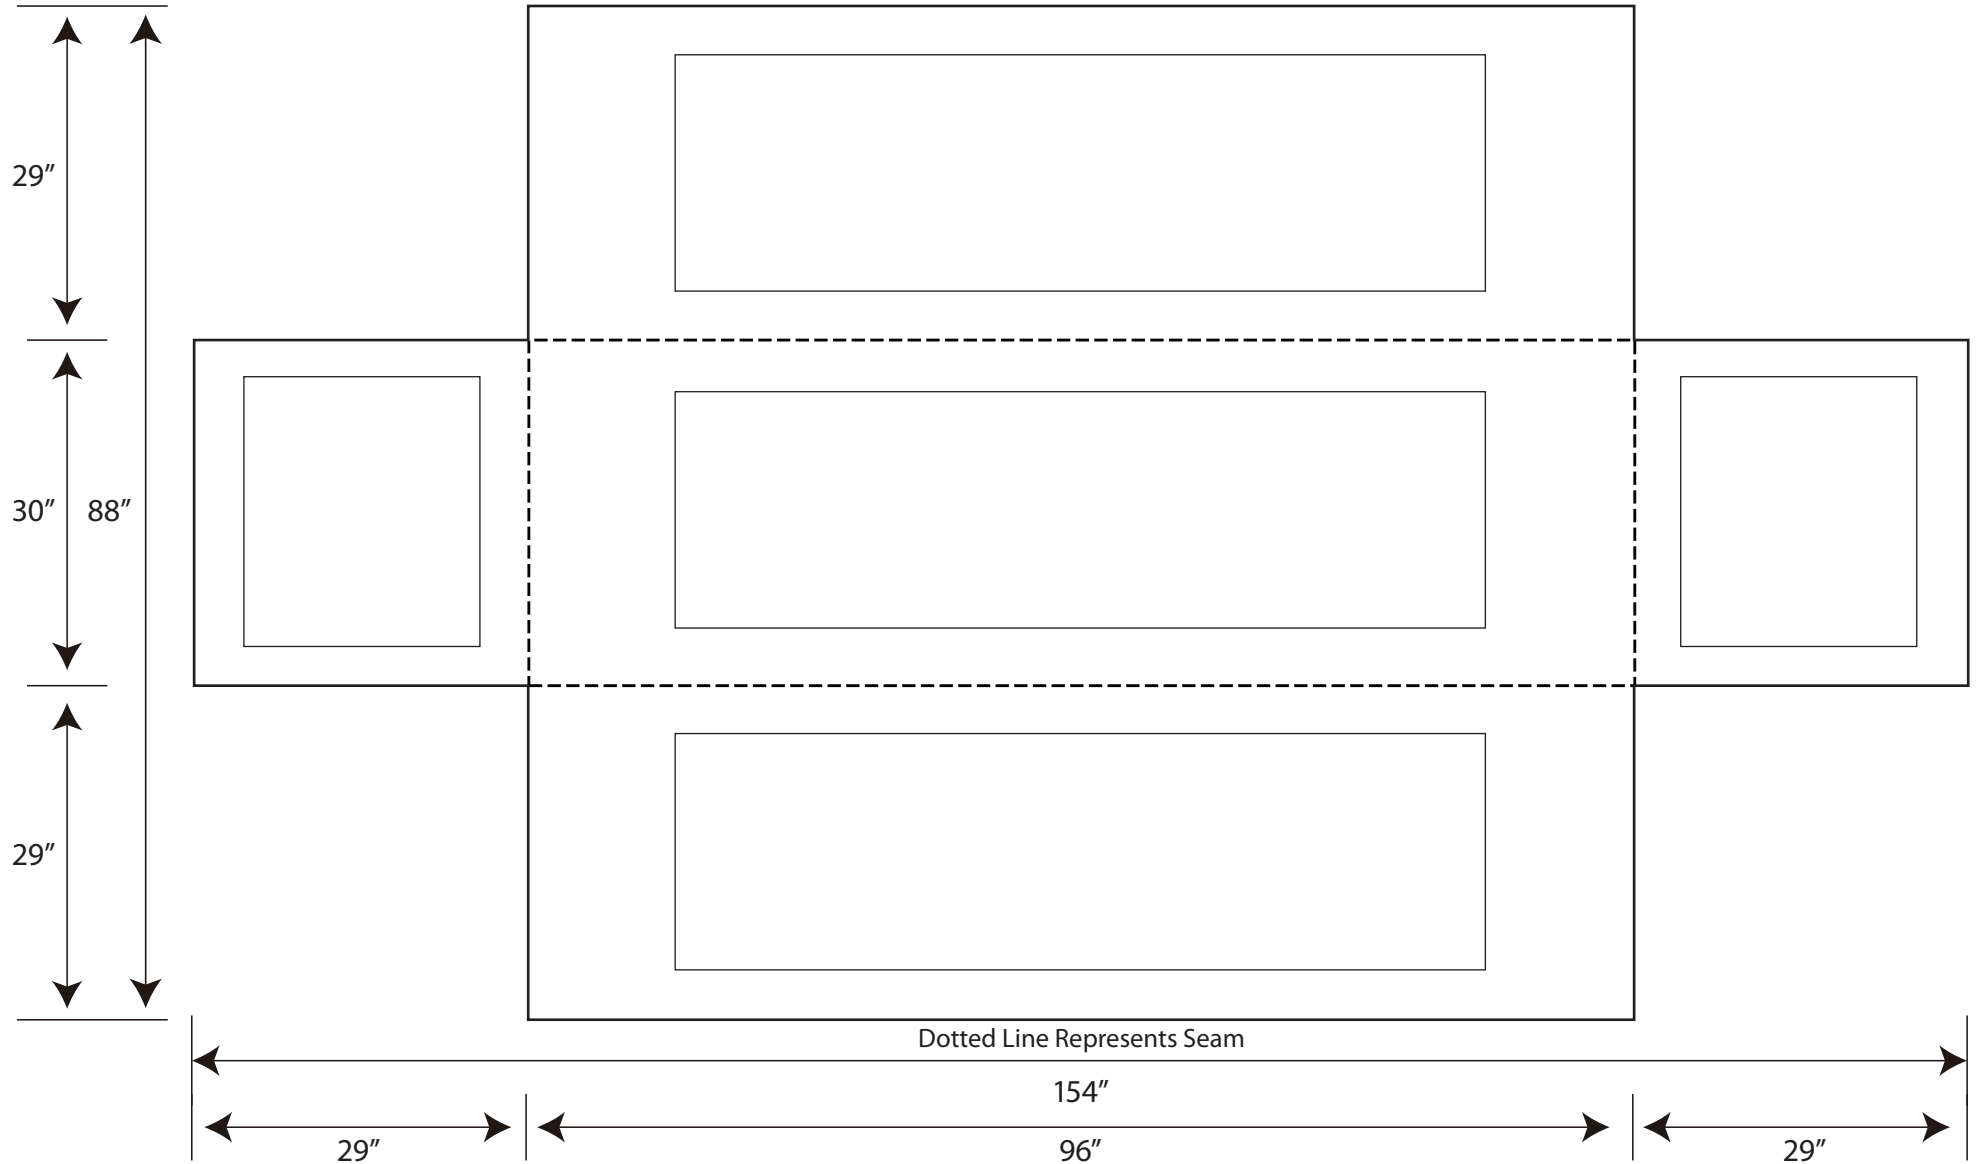

6 ft. Fitted Table Cover 30 in. Table Top Fits 72"L x 30"W x 29"H Table

@ 6%

Colors:
Colors may vary slightly from finished material

Dotted Line Represents Seam

6 ft. Unfitted Table Cover 30 in. Table Top Fits 72"L x 30"W x 29"H Table

@ 6%

Colors:
Colors may vary slightly from finished material

Dotted Line Represents Seam

6 ft. Elastic STRETCH Table Cover 30 in. Table Top Fits 72"L x 30"W x 29"H Table

@ 6%

Colors:
Colors may vary slightly from finished material

8 ft. Unfitted Table Cover 30 in. Table Top Fits 96"L x 30"W x 29"H Table

@6%

Colors:
Colors may vary slightly from finished material

Dotted Line Represents Seam

8 ft. Fitted Table Cover 30 in. Table Top Fits 96"L x 30"W x 29"H Table

@6%

Colors:
Colors may vary slightly from finished material

8 ft. Elastic STRETCH Table Cover 30 in. Table Top Fits 96"L x 30"W x 29"H Table

@ 6%

Colors:
Colors may vary slightly from finished material