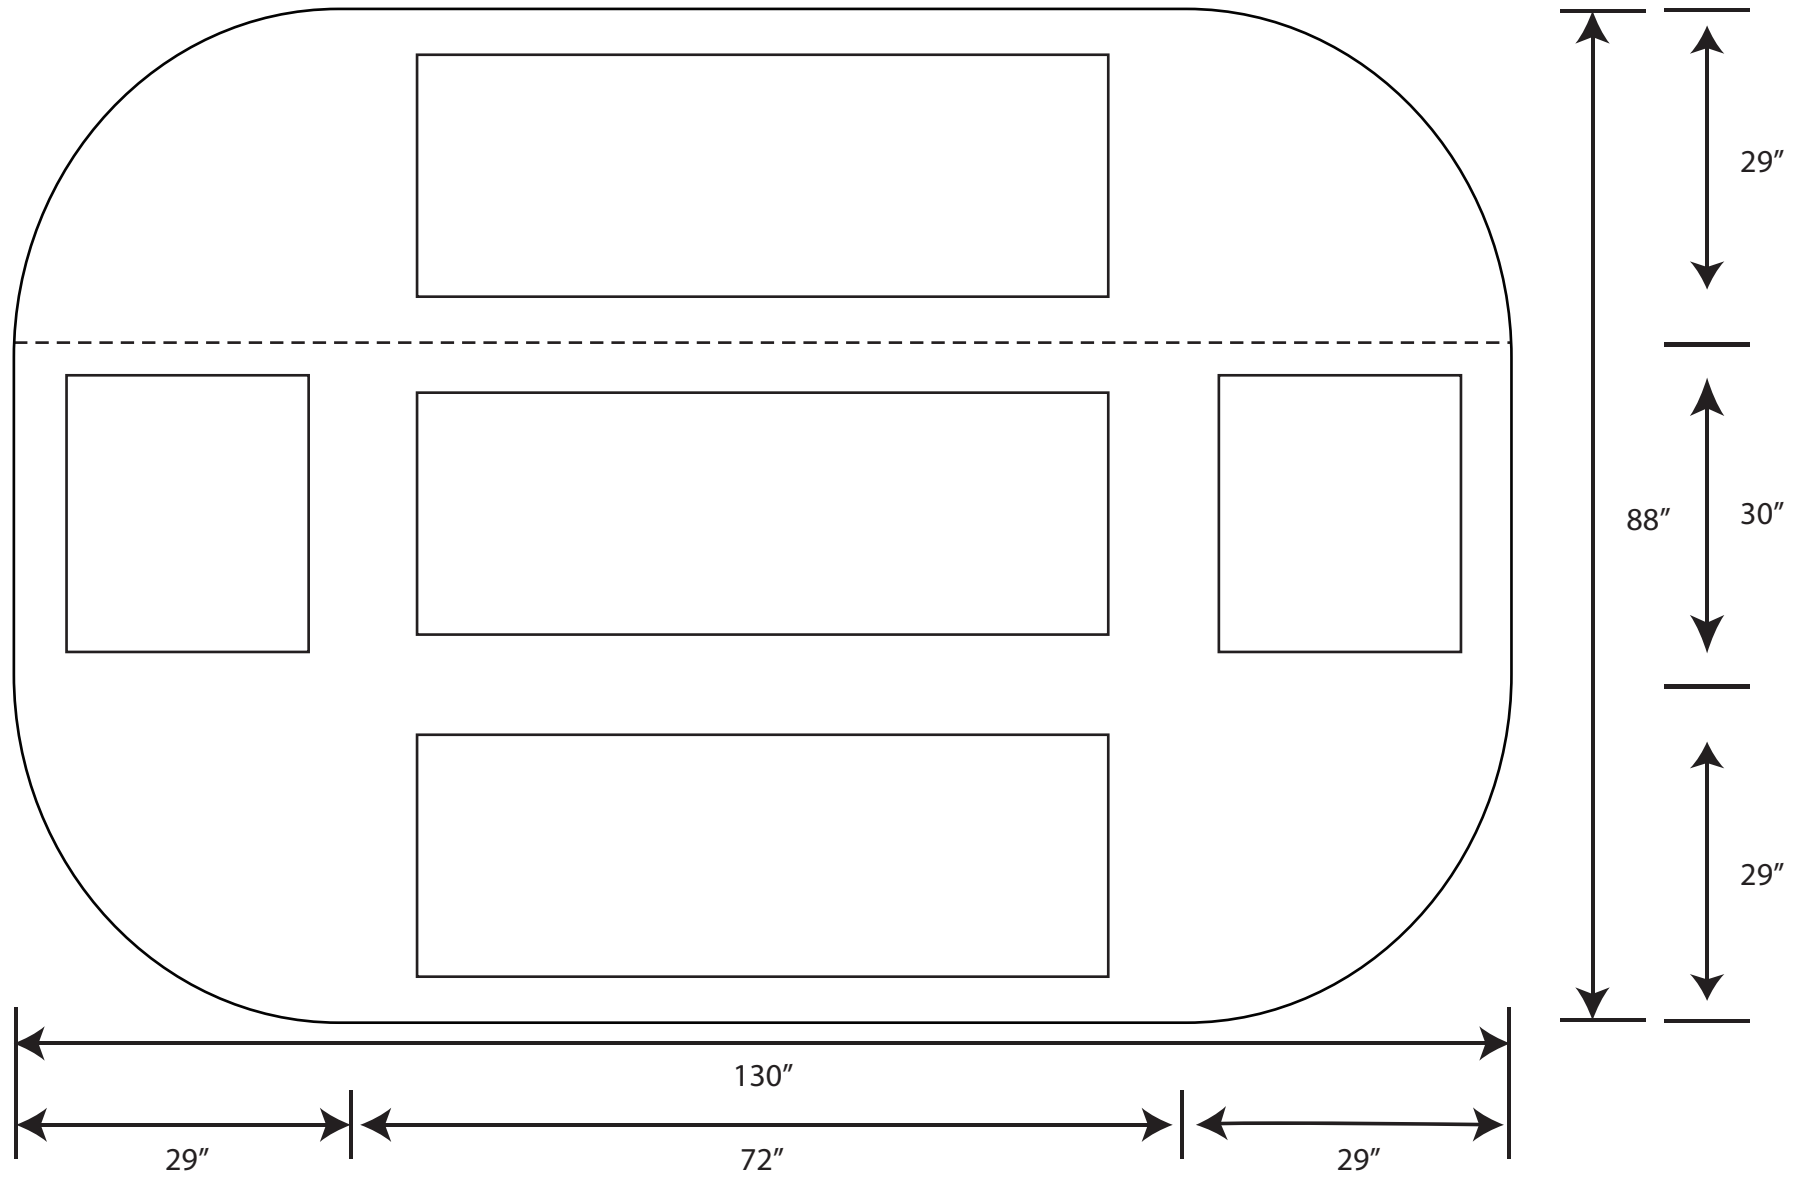

6 ft. Fitted Table Cover 30 in. Table Top Fits 72"L x 30"W x 29"H Table

@ 6%

Colors:
Colors may vary slightly from finished material

Dotted Line Represents Seam

6 ft. Unfitted Table Cover 30 in. Table Top Fits 72"L x 30"W x 29"H Table

@ 6%

Colors:
Colors may vary slightly from finished material

Dotted Line Represents Seam

6 ft. Elastic STRETCH Table Cover 30 in. Table Top Fits 72"L x 30"W x 29"H Table

@ 6%

Colors:
Colors may vary slightly from finished material

8 ft. Unfitted Table Cover 30 in. Table Top Fits 96"L x 30"W x 29"H Table

@6%

Colors:
Colors may vary slightly from finished material

Dotted Line Represents Seam

8 ft. Fitted Table Cover 30 in. Table Top Fits 96"L x 30"W x 29"H Table

@6%

Colors:
Colors may vary slightly from finished material

8 ft. Elastic STRETCH Table Cover 30 in. Table Top Fits 96"L x 30"W x 29"H Table

@ 6%

Colors:
Colors may vary slightly from finished material