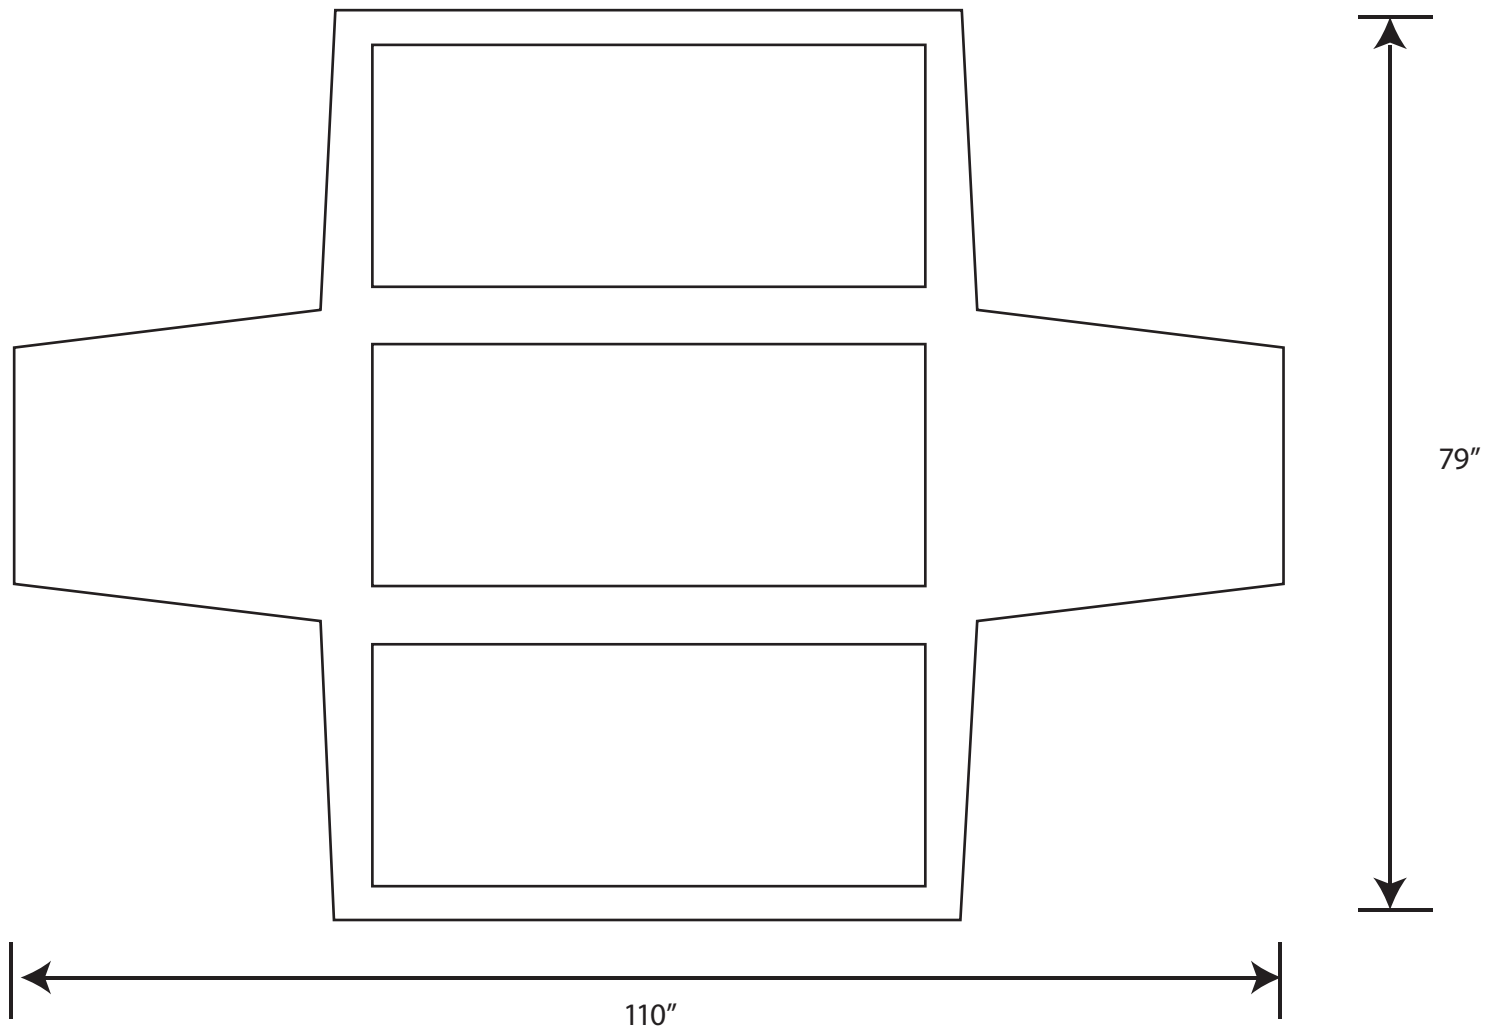

6 ft. Fitted Table Cover 30 in. Table Top Fits 72"L x 30"W x 29"H Table

@ 6%

Colors:
Colors may vary slightly from finished material

Dotted Line Represents Seam

6 ft. Unfitted Table Cover 30 in. Table Top Fits 72"L x 30"W x 29"H Table

@ 6%

Colors:
Colors may vary slightly from finished material

Dotted Line Represents Seam

6 ft. Elastic STRETCH Table Cover 30 in. Table Top Fits 72"L x 30"W x 29"H Table

@ 6%

Colors:
Colors may vary slightly from finished material

8 ft. Unfitted Table Cover 30 in. Table Top Fits 96"L x 30"W x 29"H Table

@6%

Colors:
Colors may vary slightly from finished material

Dotted Line Represents Seam

8 ft. Fitted Table Cover 30 in. Table Top Fits 96"L x 30"W x 29"H Table

@6%

Colors:
Colors may vary slightly from finished material

8 ft. Elastic STRETCH Table Cover 30 in. Table Top Fits 96"L x 30"W x 29"H Table

@ 6%

Colors:
Colors may vary slightly from finished material