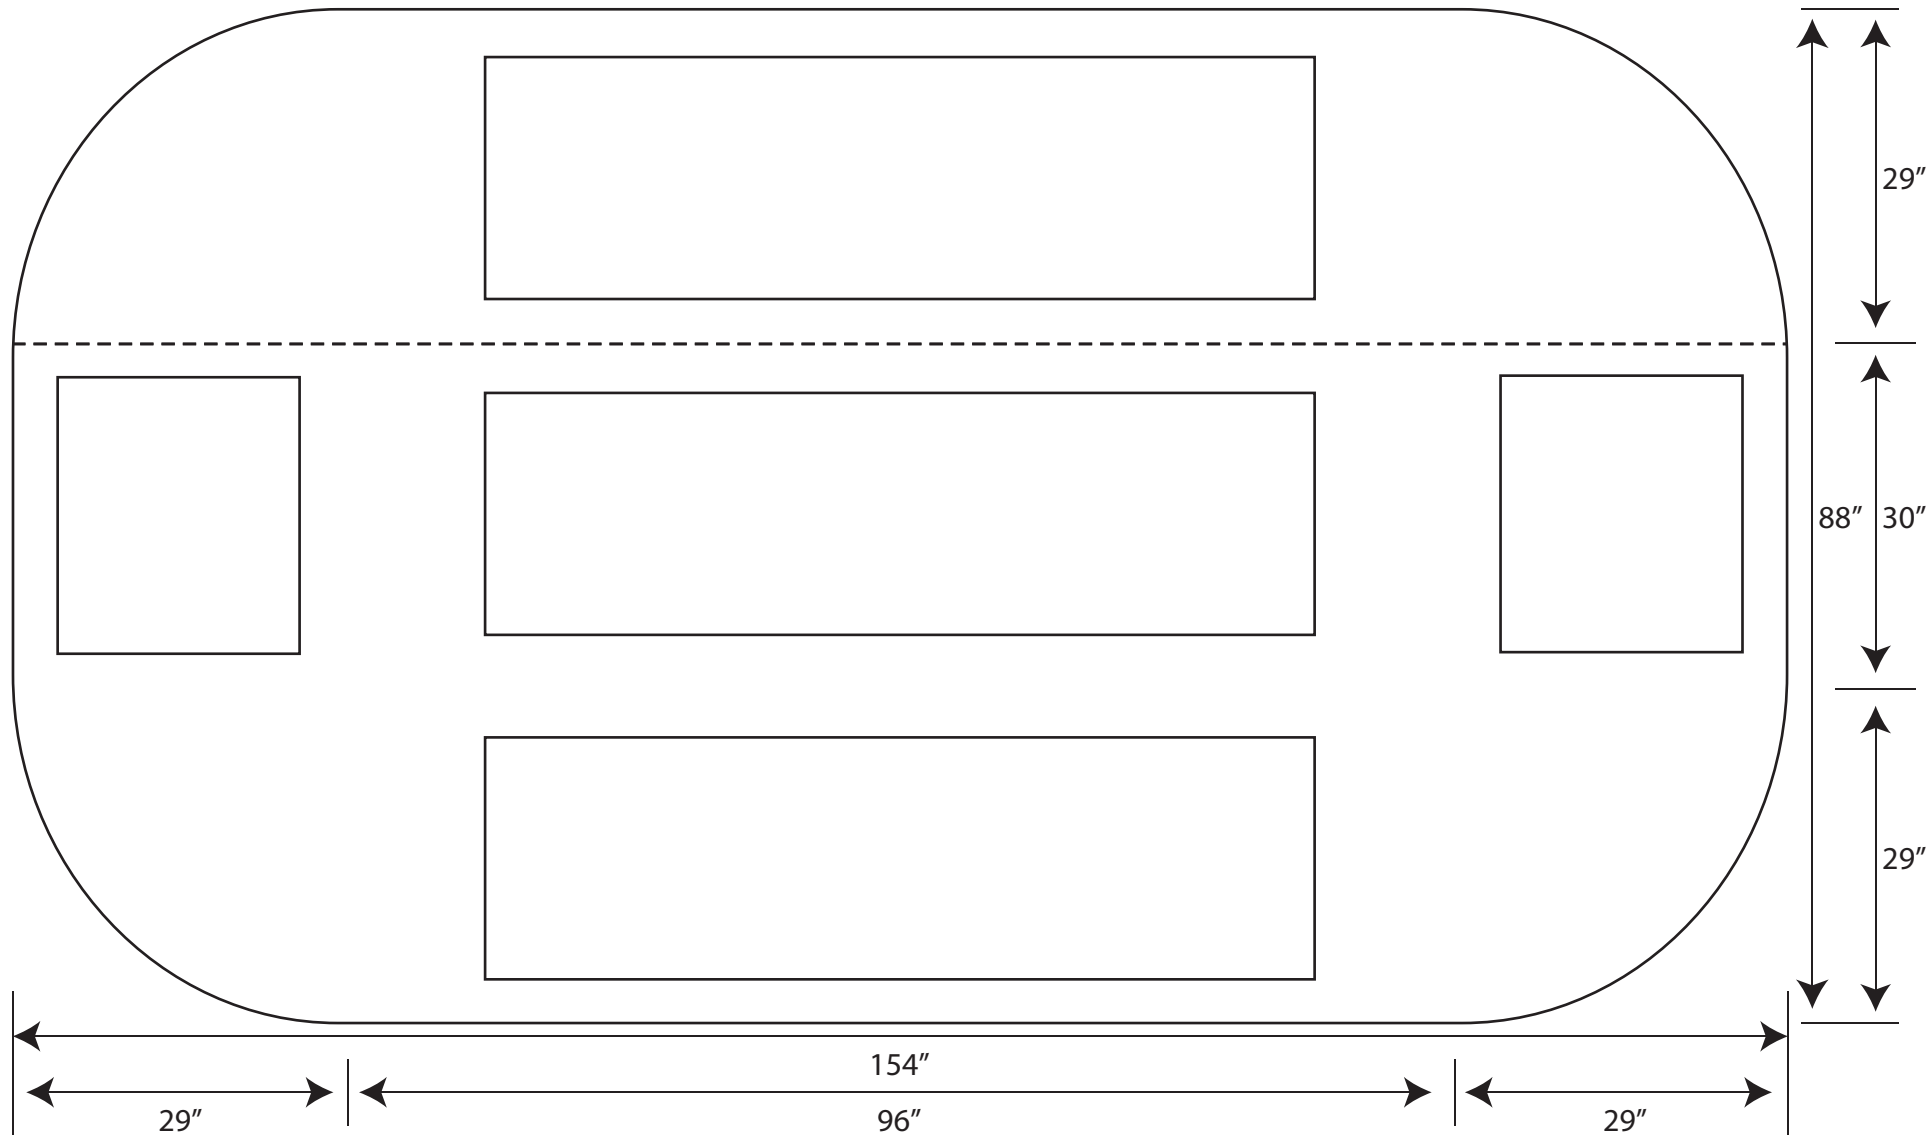

6 ft. Fitted Table Cover 30 in. Table Top Fits 72"L x 30"W x 29"H Table

@ 6%

Colors:
Colors may vary slightly from finished material

Dotted Line Represents Seam

6 ft. Unfitted Table Cover 30 in. Table Top Fits 72"L x 30"W x 29"H Table

@ 6%

Colors:
Colors may vary slightly from finished material

Dotted Line Represents Seam

6 ft. Elastic STRETCH Table Cover 30 in. Table Top Fits 72"L x 30"W x 29"H Table

@ 6%

Colors:
Colors may vary slightly from finished material

8 ft. Unfitted Table Cover 30 in. Table Top Fits 96"L x 30"W x 29"H Table

@6%

Colors:
Colors may vary slightly from finished material

Dotted Line Represents Seam

8 ft. Fitted Table Cover 30 in. Table Top Fits 96"L x 30"W x 29"H Table

@6%

Colors:
Colors may vary slightly from finished material

8 ft. Elastic STRETCH Table Cover 30 in. Table Top Fits 96"L x 30"W x 29"H Table

@ 6%

Colors:
Colors may vary slightly from finished material